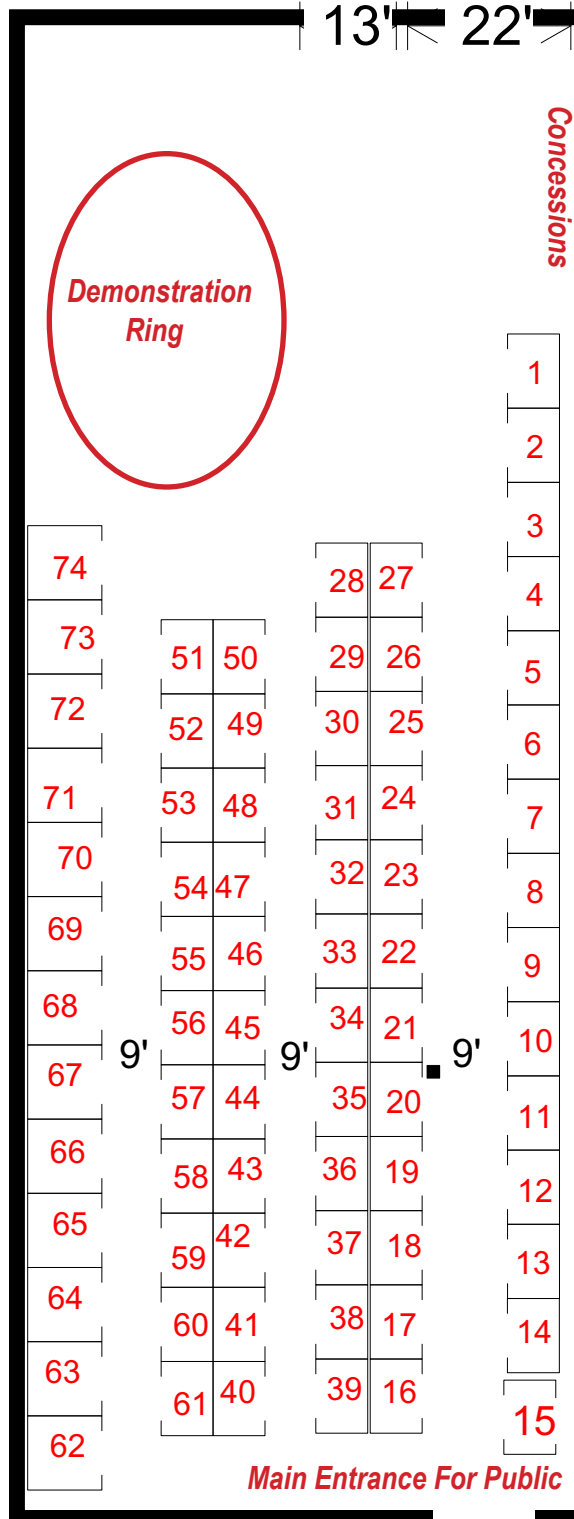

Annex, Ag Hall Floor Plan Allentown Fairgrounds
 Elite Equestrian Spring Regional Horse Expo, April 10, 2010

**UNLOADING AND LOADING DOORS
 FOR VENDOR USE**
Limited Parking For Large Vehicles

*Parking For Horse
 Trailers*